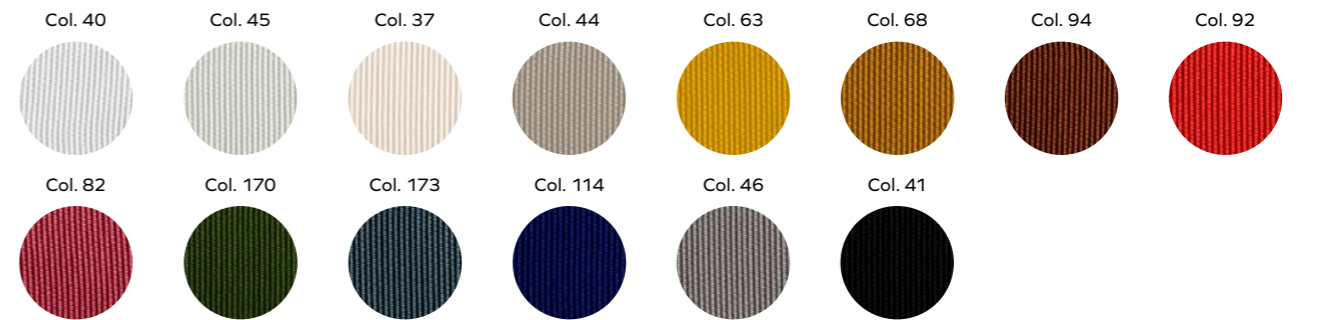

DIVANI / SOFAS

FINITURE PIEDI / FOOT FINISHES

NICE

DIVANI / SOFAS

NASTRO GROS GRAIN / GROS GRAIN RIBBON

FINITURE PIEDI / FOOT FINISHES

MOON

MOON