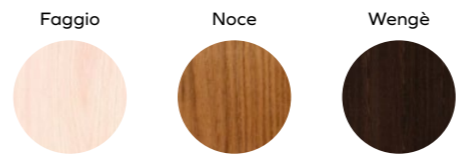

DIVANI / SOFAS

FINITURE PIEDI / FOOT FINISHES

BOB

BOB

VIEWS

016 Dienne

017 OPEN > 233 X 245 X h100

COD. 3500

DIVANI / SOFAS

FINITURE PIEDI / FOOT FINISHES

NICE

DIVANI / SOFAS

NASTRO GROS GRAIN / GROS GRAIN RIBBON

FINITURE PIEDI / FOOT FINISHES

MOON

MOON