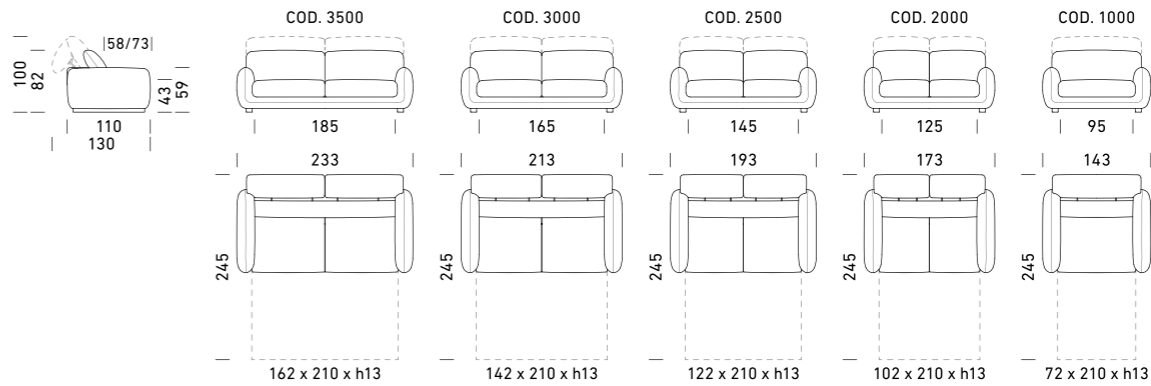

DIVANI / SOFAS

FINITURE PIEDI / FOOT FINISHES