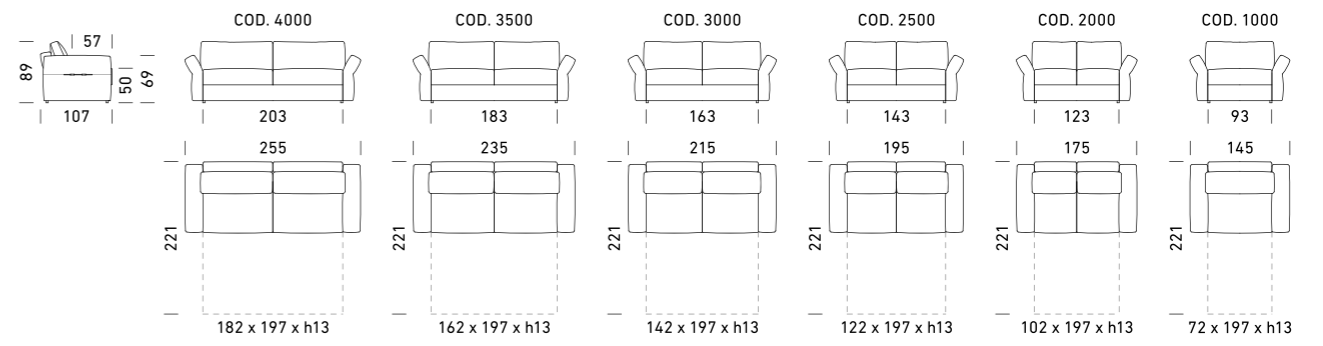

DIVANI / SOFAS