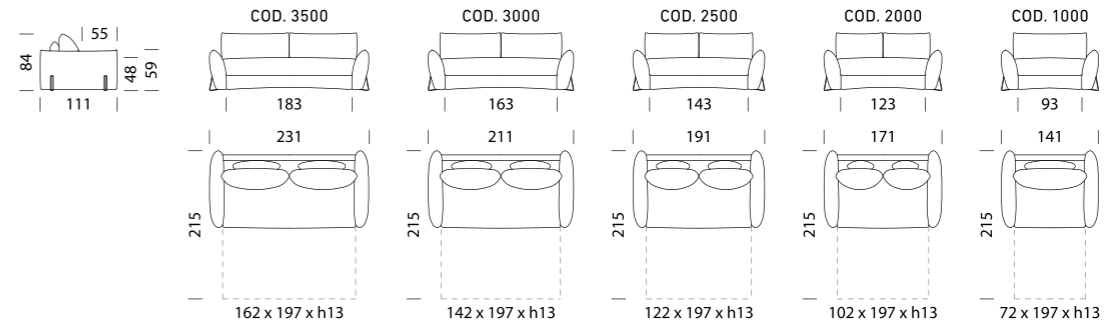

DIVANI / SOFAS